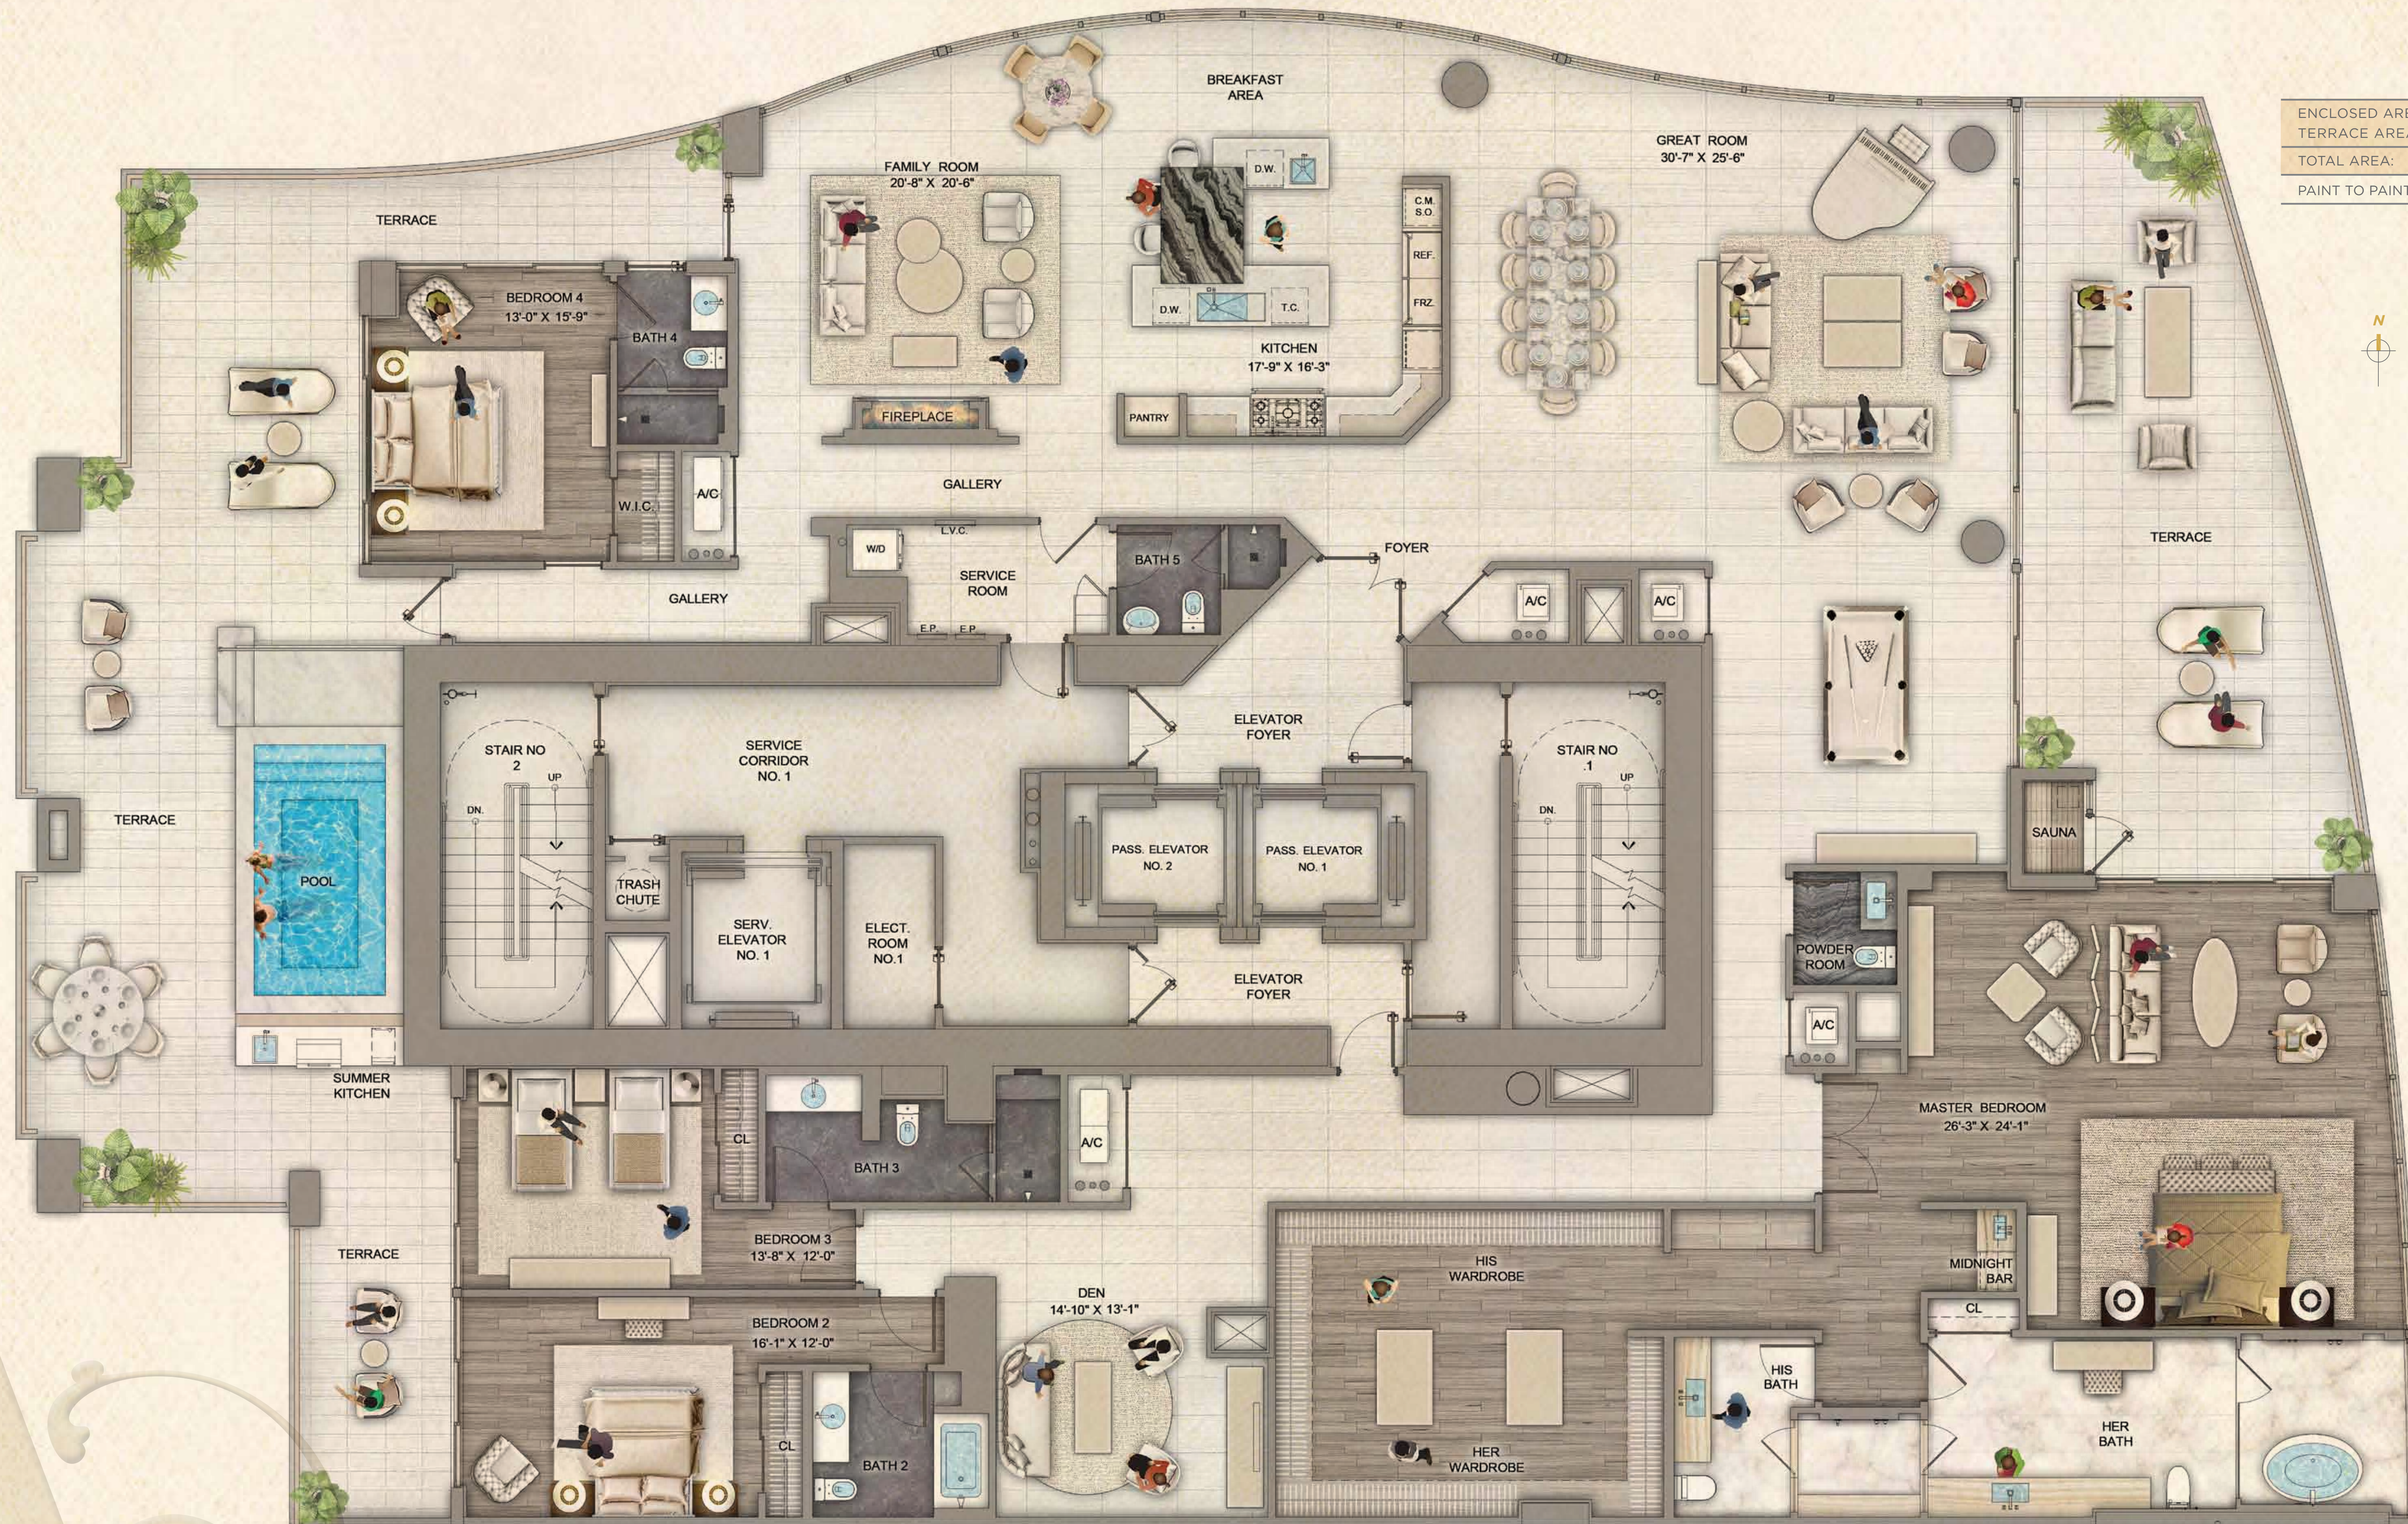

CASA DI SOGNI

FOUR BEDROOMS | SIX & ONE HALF BATHROOMS | GREAT ROOM
FAMILY ROOM | TERRACE WITH SWIM SPA & SUMMER KITCHEN | SAUNA

ENCLOSED AREA:	6,251 s.f.	580.73 m ²
TERRACE AREA:	1,965 s.f.	182.55 m ²
TOTAL AREA:	8,216 s.f.	763.28 m ²
PAINT TO PAINT RESIDENCE:	5,656 s.f.	525.46 m ²

PURCHASER	DATE	PURCHASER	DATE	DEVELOPER	DATE