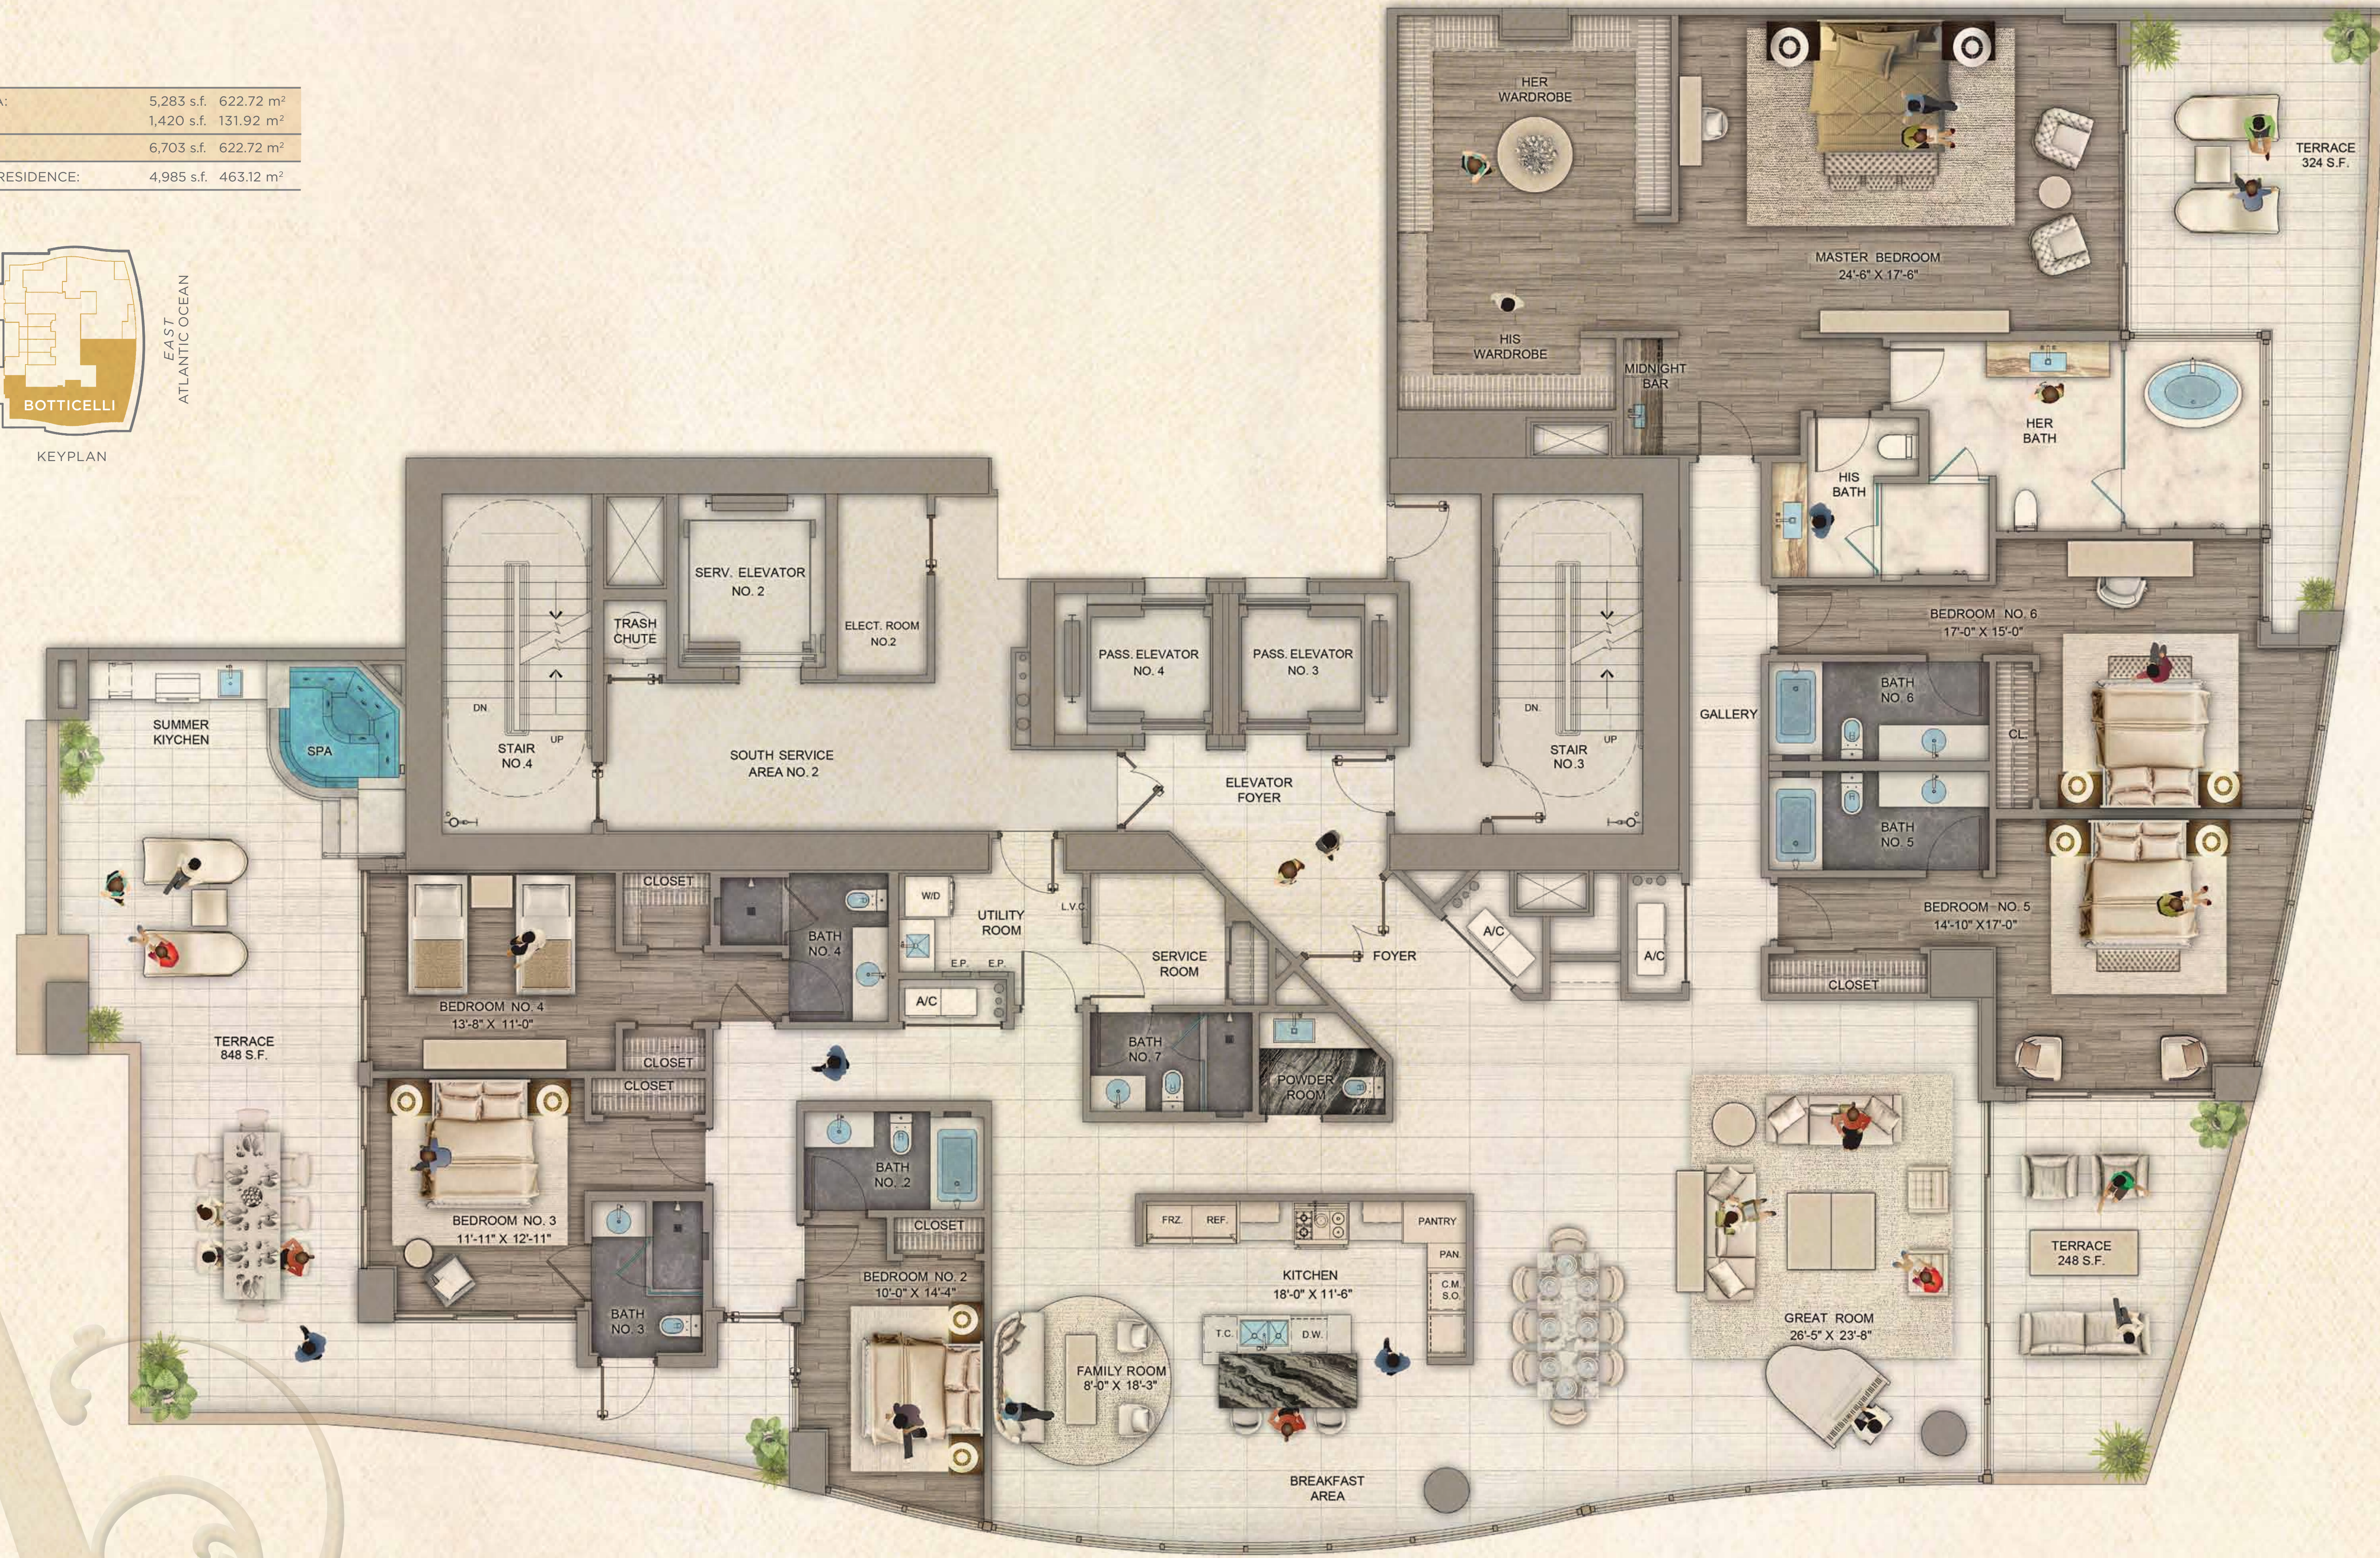

BOTTICELLI

SIX BEDROOMS | EIGHT & ONE HALF BATHROOMS | GREAT ROOM
FAMILY ROOM | TERRACE WITH SPA & SUMMER KITCHEN

ENCLOSED AREA:	5,283 s.f. 622.72 m ²
TERRACE AREA:	1,420 s.f. 131.92 m ²
TOTAL AREA:	6,703 s.f. 622.72 m ²
PAINT TO PAINT RESIDENCE:	4,985 s.f. 463.12 m ²

PURCHASER	DATE
PURCHASER	DATE
DEVELOPER	DATE